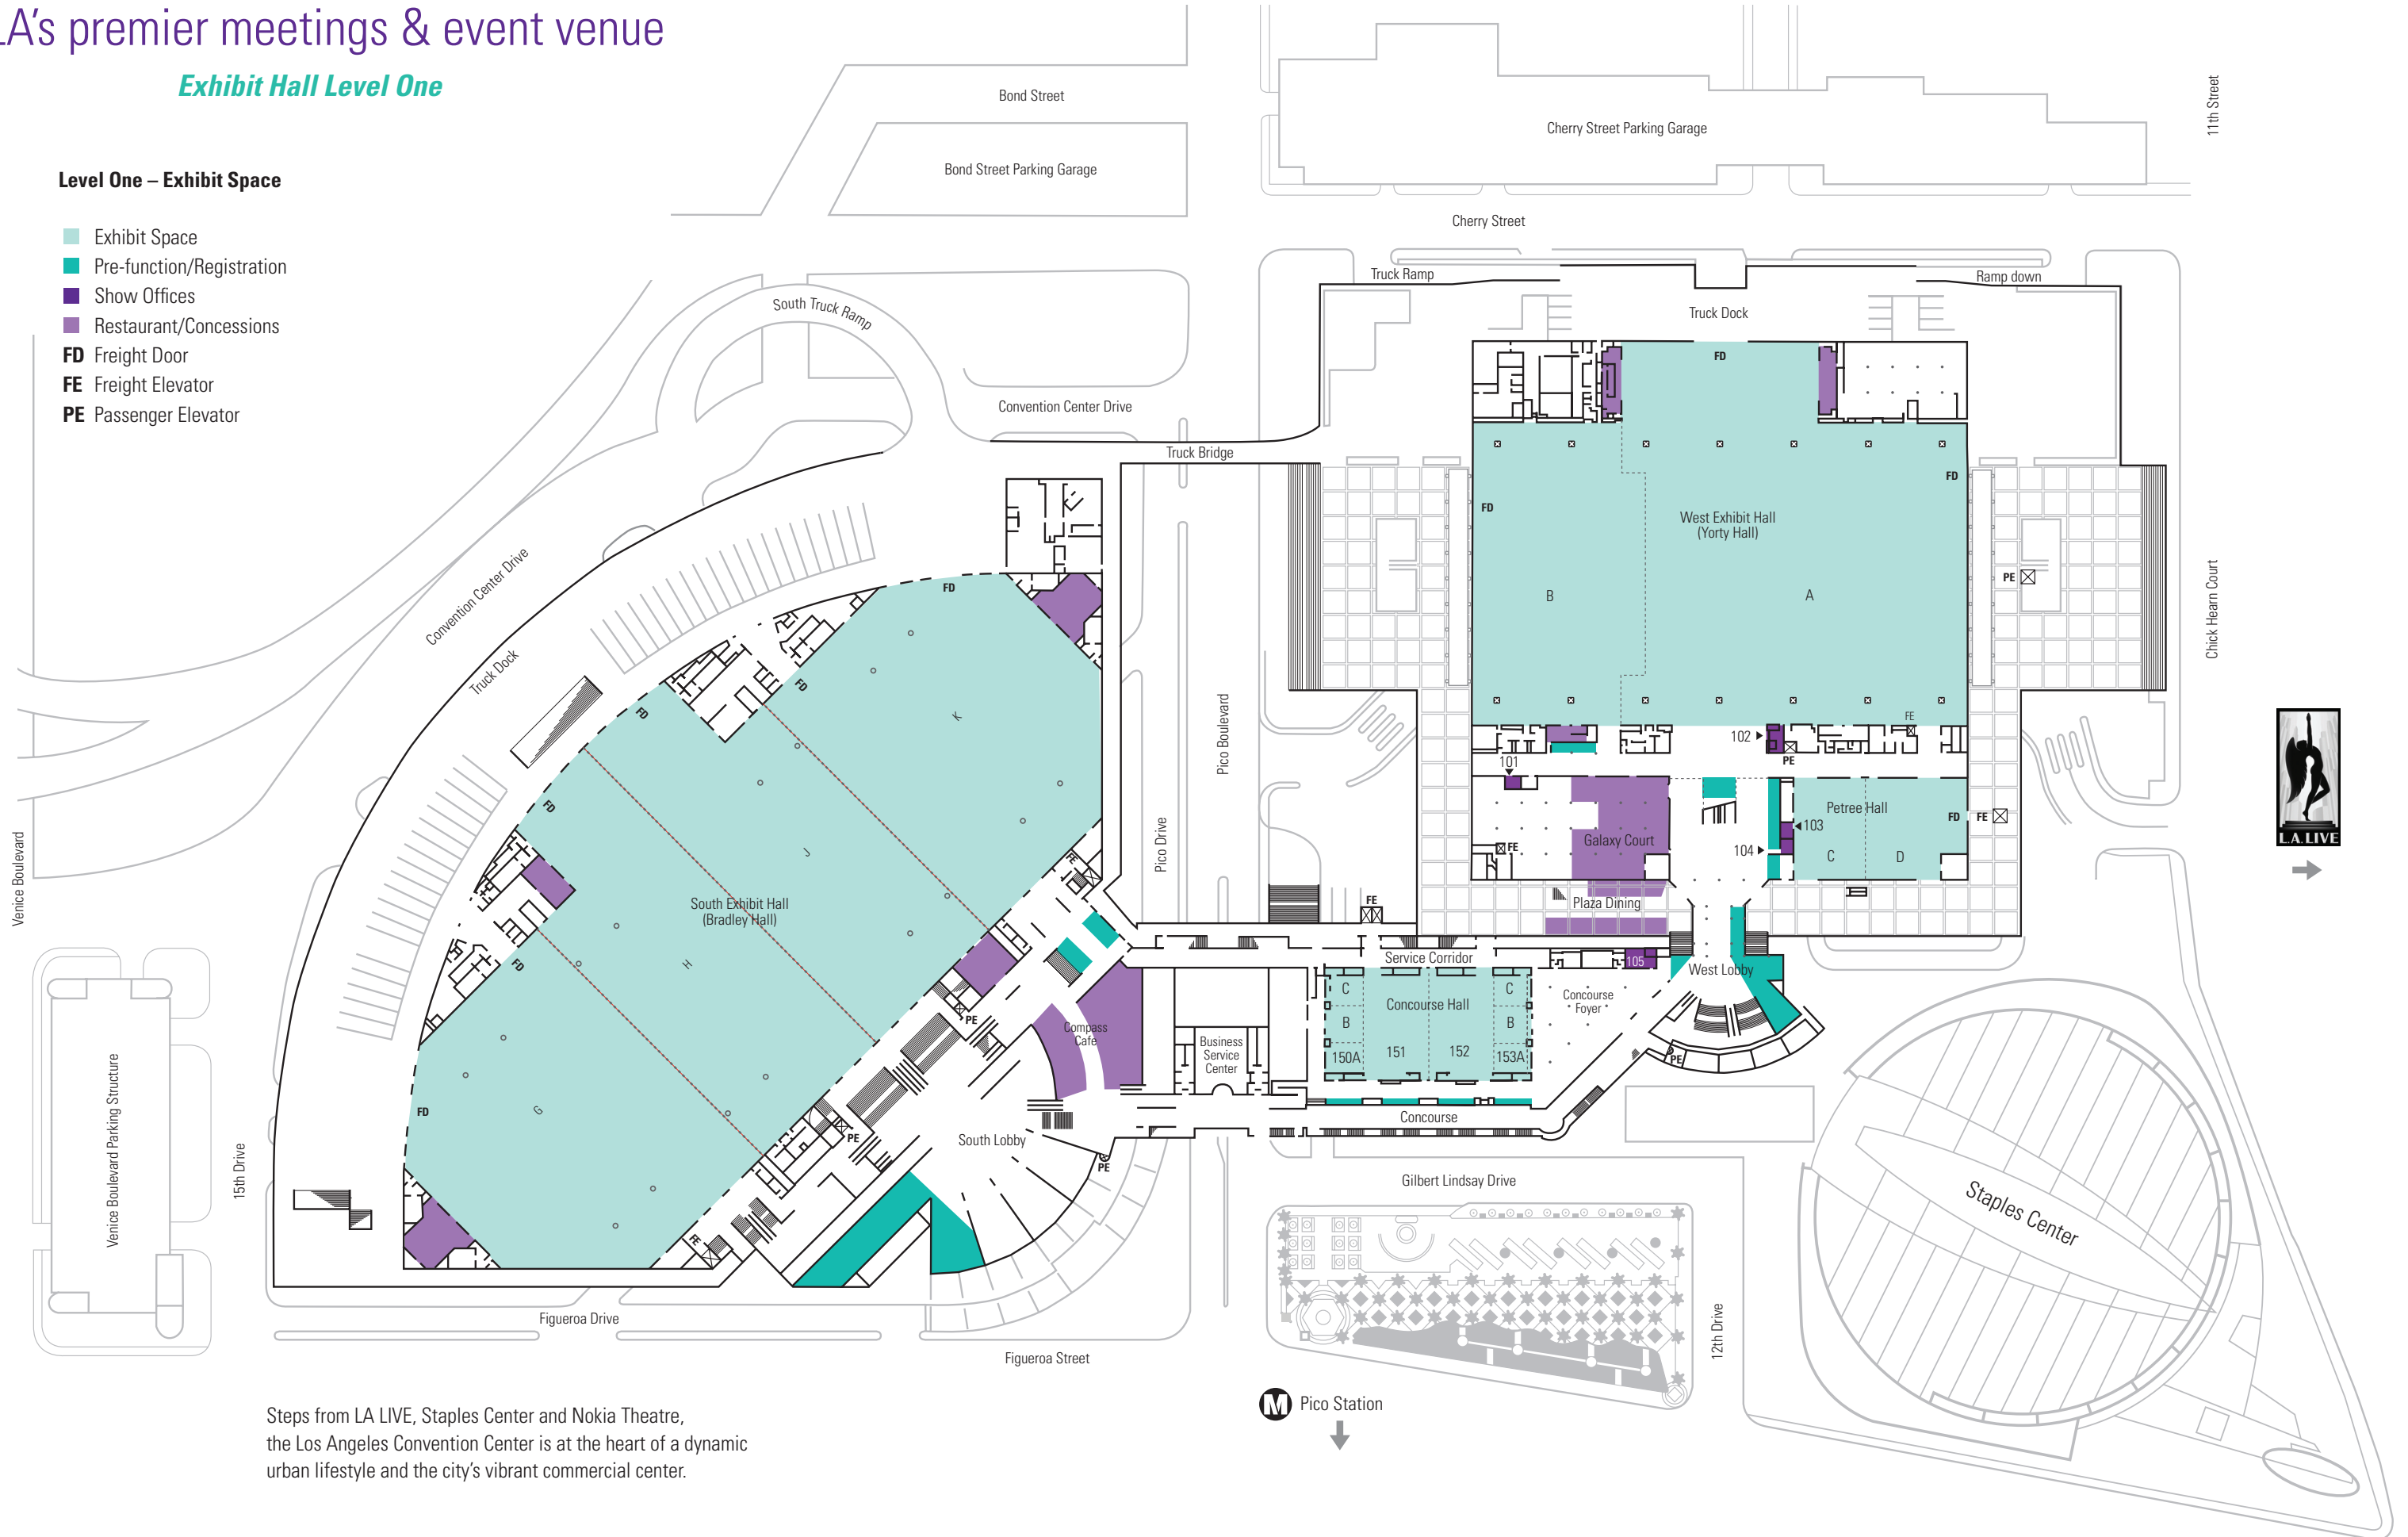

LA's premier meetings & event venue

Exhibit Hall Level One

Level One – Exhibit Space

- Exhibit Space
- Pre-function/Registration
- Show Offices
- Restaurant/Concessions
- FD** Freight Door
- FE** Freight Elevator
- PE** Passenger Elevator

Steps from LA LIVE, Staples Center and Nokia Theatre, the Los Angeles Convention Center is at the heart of a dynamic urban lifestyle and the city's vibrant commercial center.